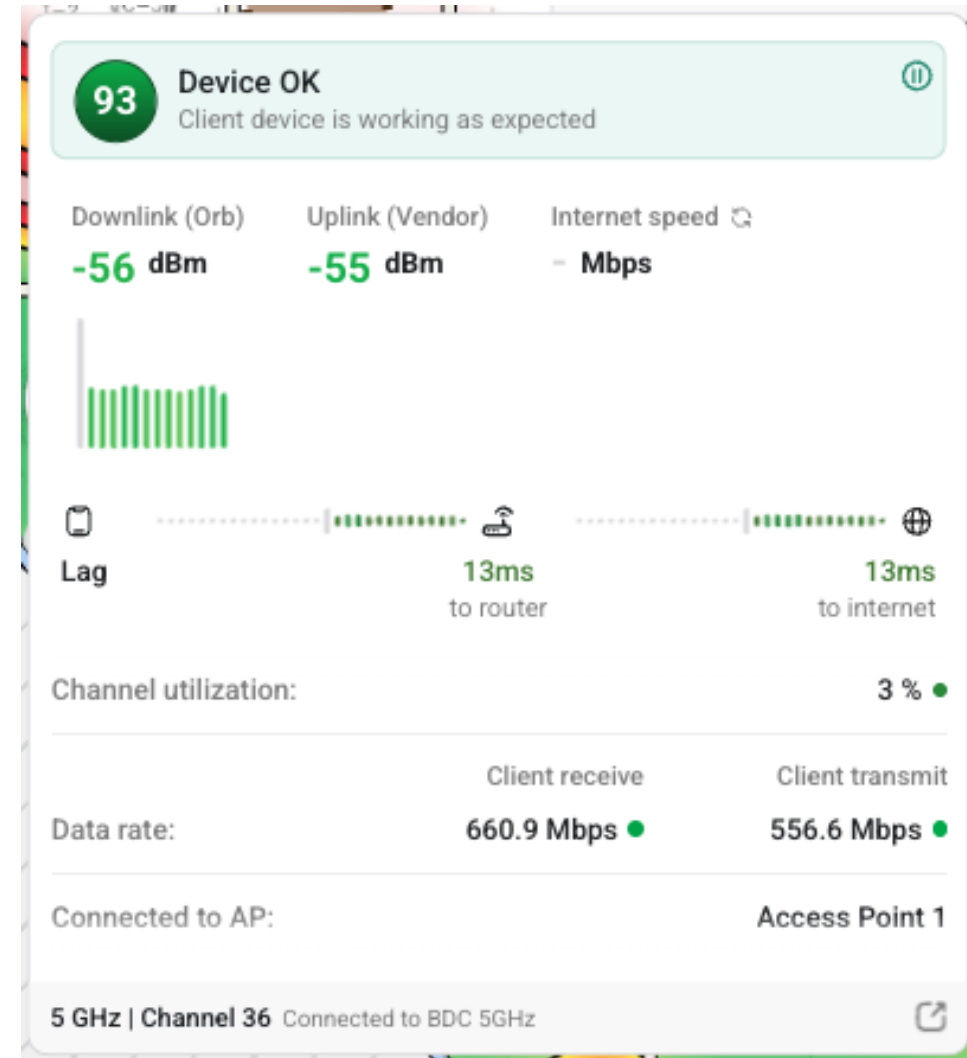

Hamina Live & ORB