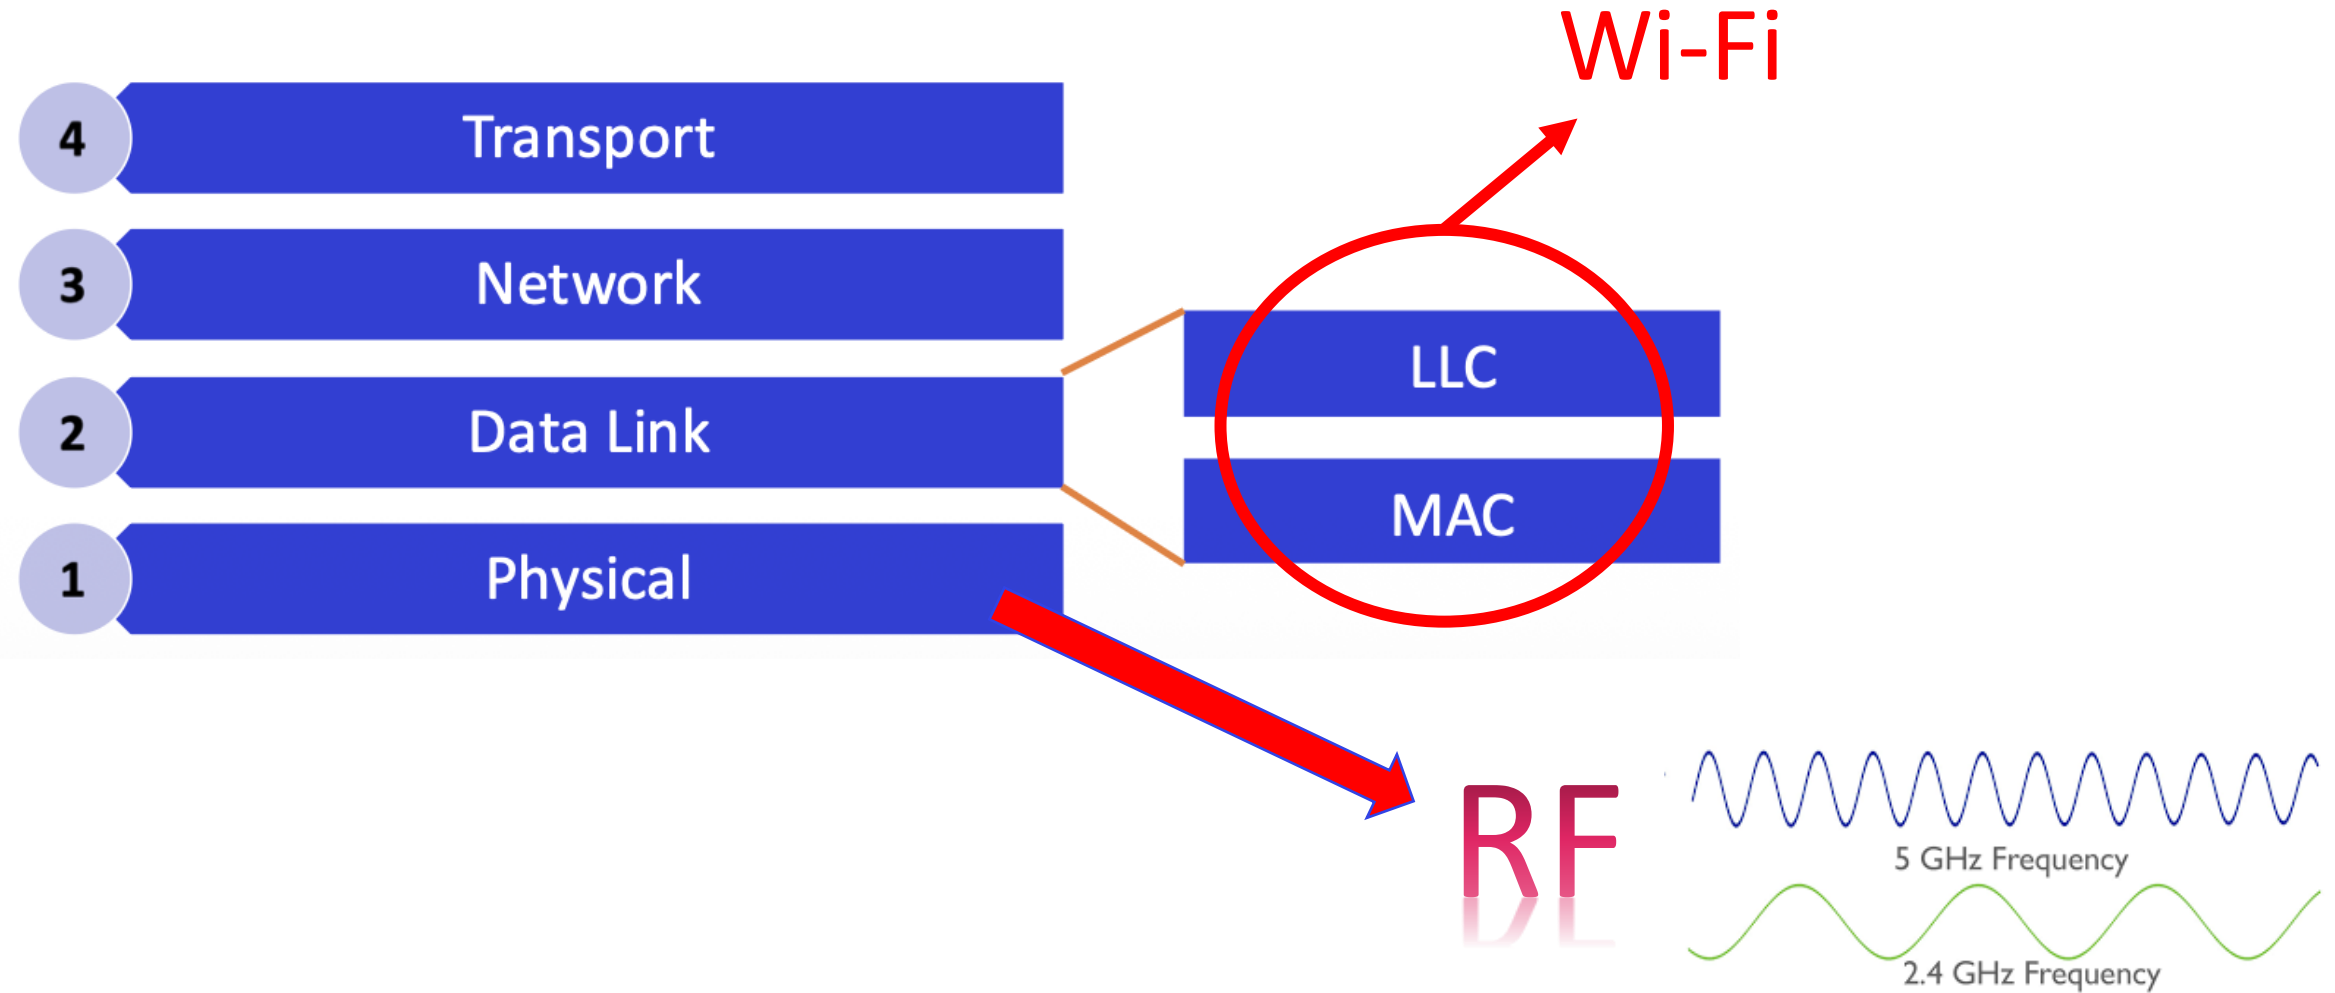

Why Should I Survey?