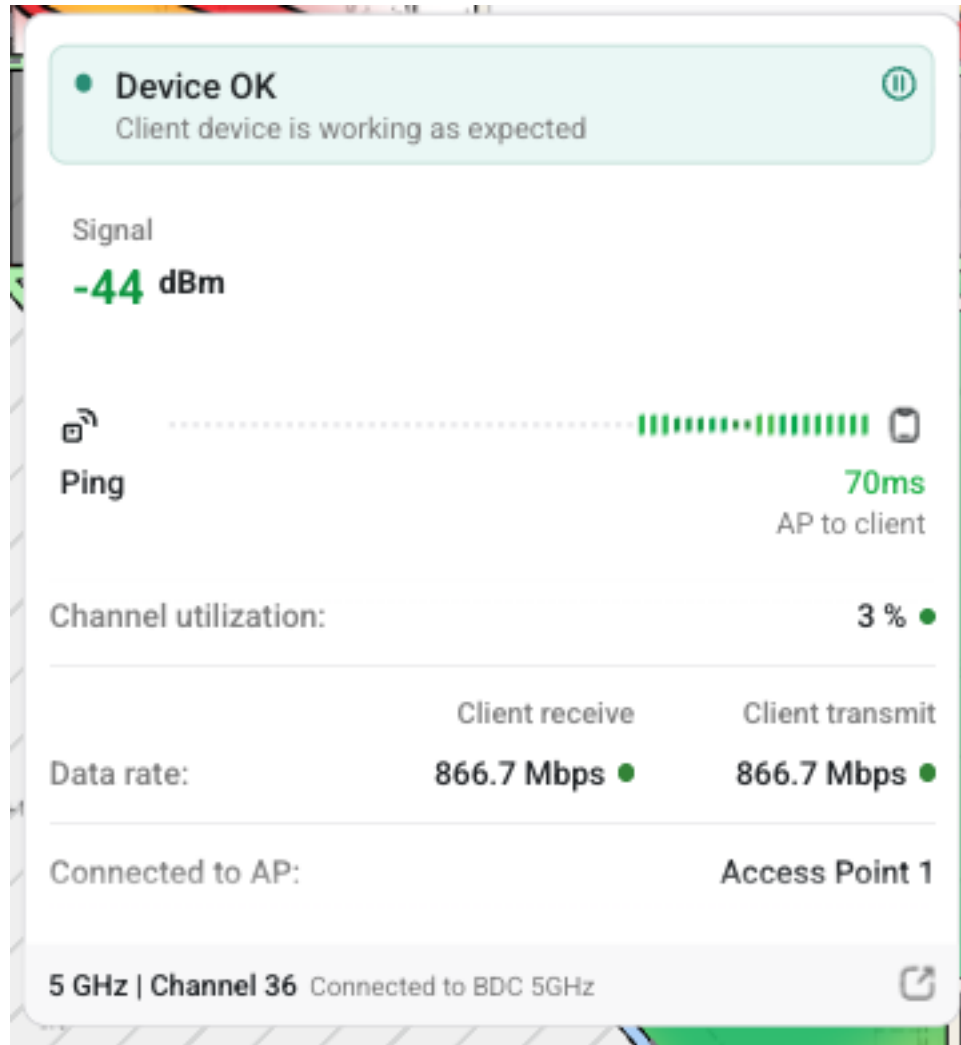

Hamina Live & ORB