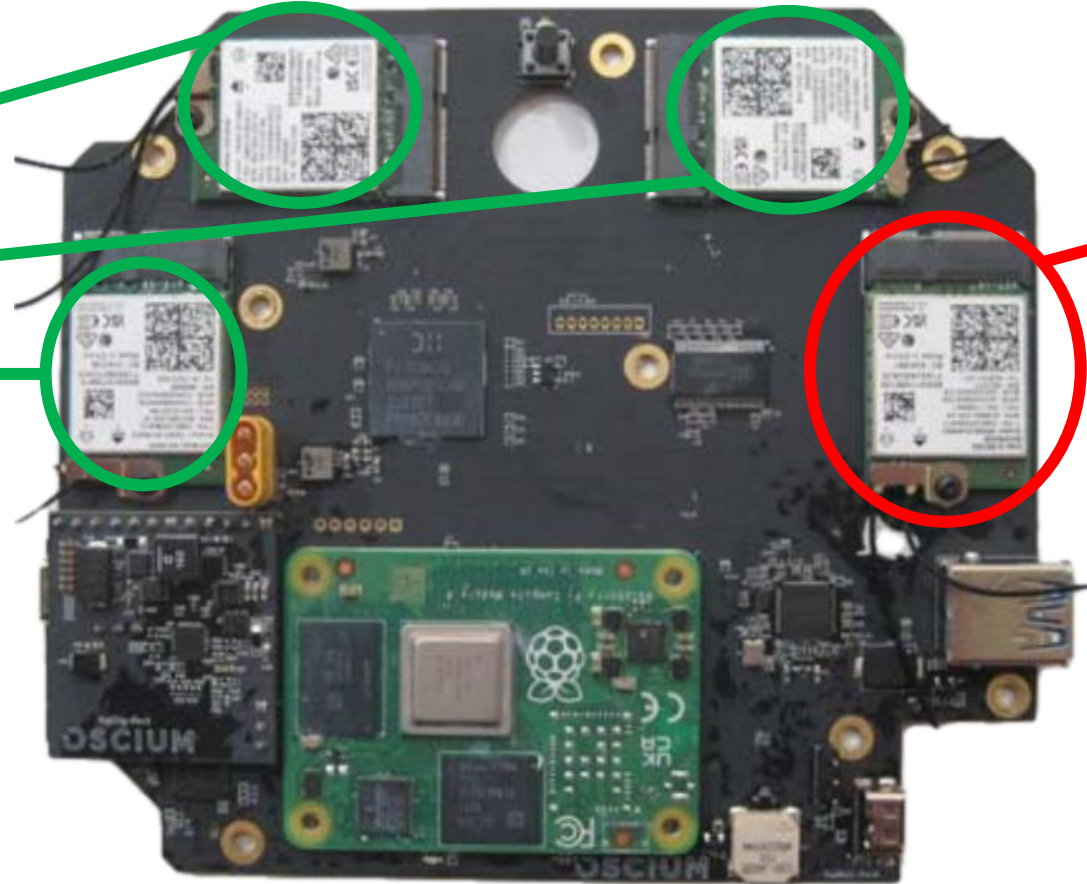

Nomad

- 4 x Wi-Fi radios (2.4, 5 & 6 GHz band)
- 3 x Wi-Fi 6E radios (AX210 chipset)
- 1 x Wi-Fi 7 radio (BE200 chipset)
- 4 hours of continuous surveying
- USB-C Fast charging
- Supports external SpecAn
- Simultaneous 4-channel packet capture (AirTool2)

Nomad

Inside Nomad

Nomad

Battery

Nomad

Intel® Model: AX210NGW
Anatel: 14242-20-04423
T PN: G86C00080410
SPS: M27269-005 0F
FRU: 5W10V25784
WFM: C0A5E8454A39
BDM: C0A5E8454A3D
MM: 999M85
TA: M17633-006

8SSW10T06473
T1SS3821GWG
EC: 3742106
Made in China