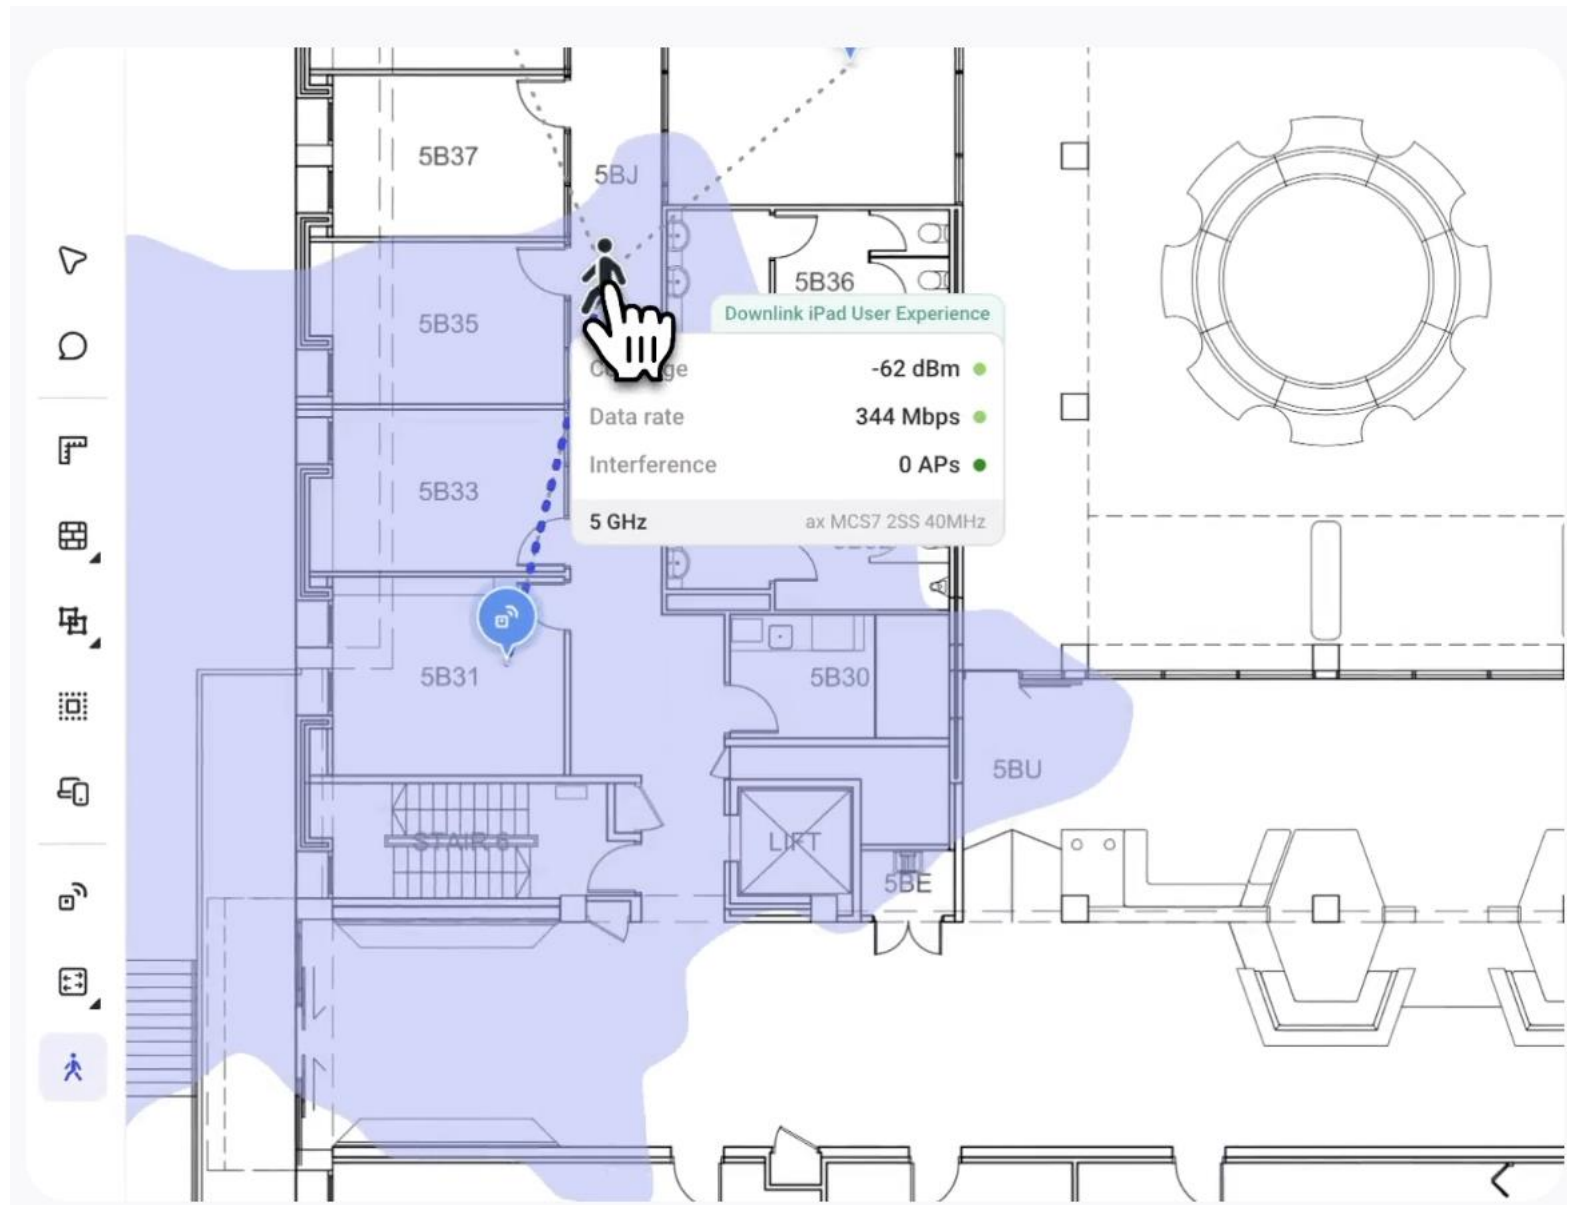

Why Hamina?

Automatic Wall, Rack, Shelf, Scope Area, 3D building

Client View

Interactive Report

Value of money

AI Shelf for Retail & Warehouse

https://youtube.com/shorts/437h-BVj4n0?si=iawmXS-_7q4b8Wuw

AI Rack for Data Center

https://youtube.com/shorts/_KeUWsQeavY?si=TBxTFuRSI7iBIZvs

AI Wall + AP

<https://youtube.com/shorts/EdFfrtrg-1M?si=5kpeCSmSKr1uIENQ>

Why Hamina?

Automatic Wall, Rack, Shelf, Scope Area, 3D building

Client View

Interactive Report

Value of money

Client View

Why Hamina?

Automatic Wall, Rack, Shelf, Scope Area, 3D building

Client View

Interactive Report

Value of money