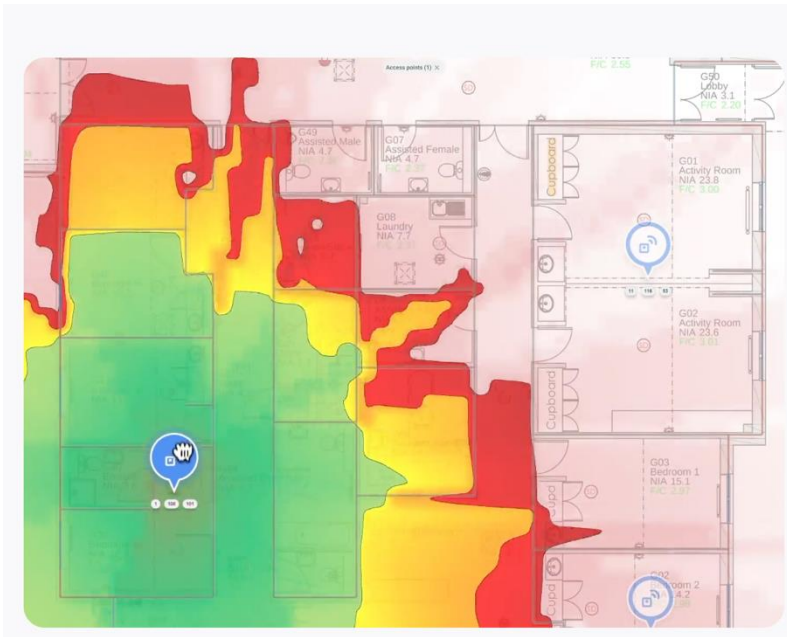

Traditional Report

Design

Email

Interactive Report

Design

URL

Interactive Hamina Planner Report

<https://us.hamina.com/share/d54d2ed6-8e23-4271-b5a2-bbc3b0638aa1>

Why Hamina?

Automatic Wall, Rack, Shelf, Scope Area, 3D building

Client View

Interactive Report

Value of money

Value of money

Wi-Fi Design Tools

Company	Product	Up Front	Year 2	Year 3	TCO	Notes
Ekahau	Ekahau AI Pro + Connect	7,990	1,995	1,995	11,980	AI Pro Desktop/Online w/4G/5G Planning
Hamina	Planner	980	980	980	2,940	
	Planner Plus - Live - w/LTE/4G/5G	1,560	1,560	1,560	4,680	
NetAlly	AirMagnet Survey Pro w/Planner	4,150	693	693	5,536	
Sidos	Sidos Wave, Cloud & MicroApps	2,988	2,988	2,988	8,964	Includes Sidos Wave & up to 3 users