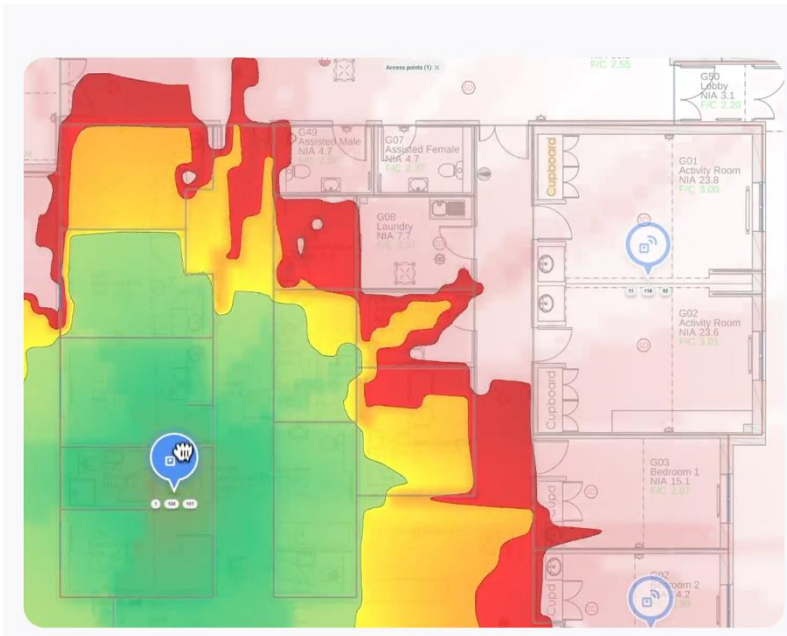

Traditional Report

Design